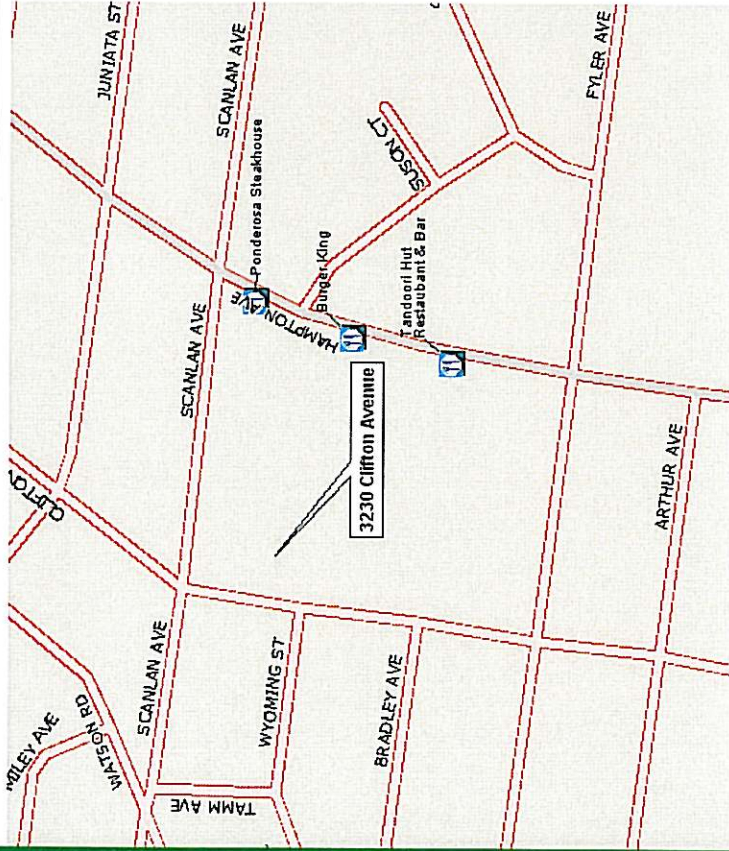

FOR SALE: 3230 Clifton Avenue

2.5± Acres One Block West of Hampton

- 2.5± Acres

- Located on Clifton Avenue between Fyler and Scanlan Avenues, one block West of Hampton Avenue

DINAN

Real Estate Advisors, Inc.
1-800-739-3850 – (314) 647-9900

For More Information Contact Edward Dinan

C.B. 4758
Subd of Peter Lindell's Est.

00,4758,00, XX

6020 Ave.

6021 50 W.

6022 Clifton 30 W.

6012 N.

60 W.

Scanlan Ave.

SUBJECT

Rubin, Mrs
8-5-93 #71
1705-496

UNITED STATES POSTAL SERVICE
10 22-72 # 49
1603-456
3-850
3-825

EXEMPT
7. 623
4. 725

Fyler Ave.

4763

475