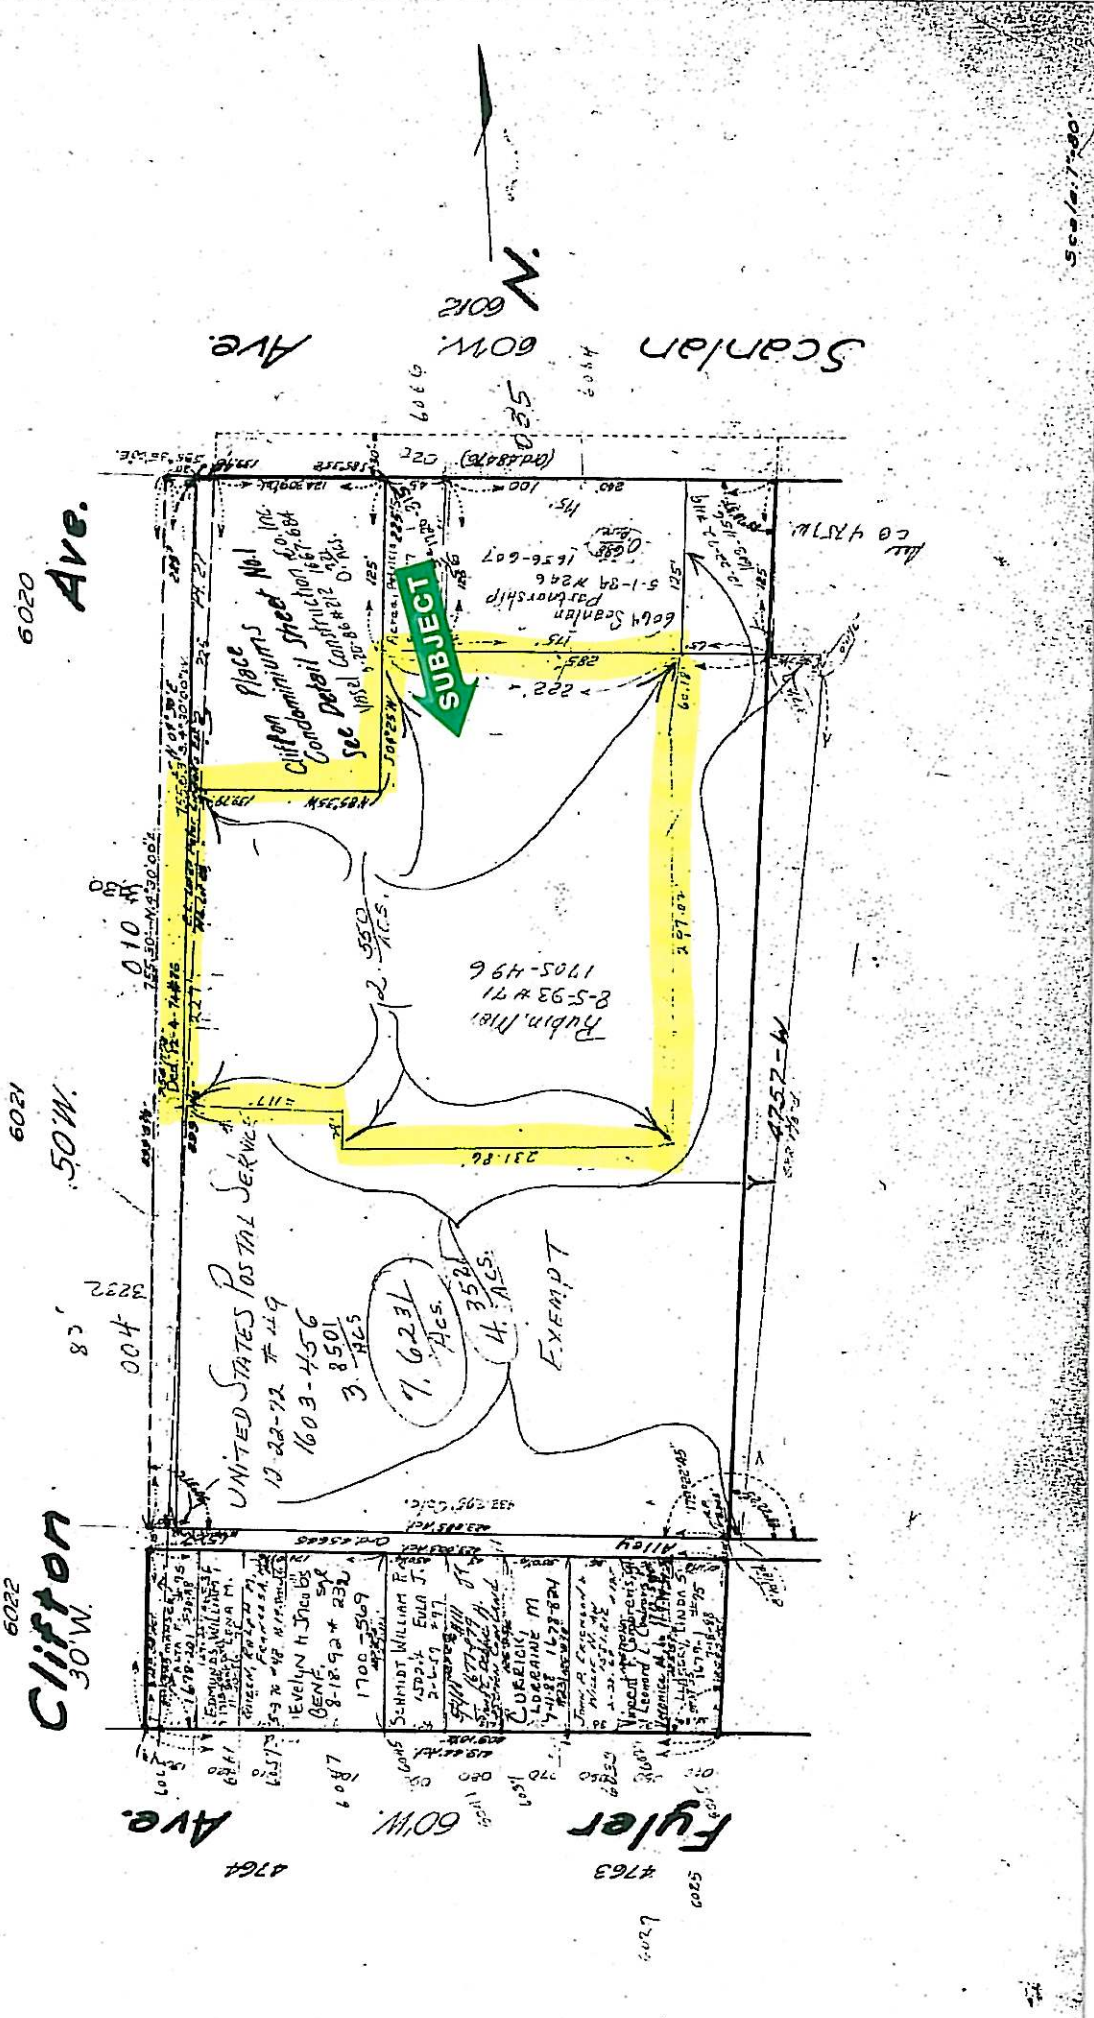

FOR SALE: 3230 Clifton Avenue

2.5± Acres One Block West of Hampton

- 2.5± Acres

- Located on Clifton Avenue between Fyler and Scanlan Avenues, one block West of Hampton Avenue

DINAN

Real Estate Advisors, Inc.
1-800-739-3850 – (314) 647-9900

For More Information Contact Edward Dinan

C.B. 4758
Subd of Peter Lindell's Est.

00,4758,00, XX

6020 Ave.

6021 50 W.

6022 Clifton 30 W.

6012 N.

60 W.

Scanlan Ave.

SUBJECT

Rubin, Mrs
8-5-93 #71
1705-496

UNITED STATES POSTAL SERVICE
10 22-72 # 49
1603-456
3-850
3-825

EXEMPT
7. 623
4. 725

Fyler Ave.

4763

475

5-2-67-00